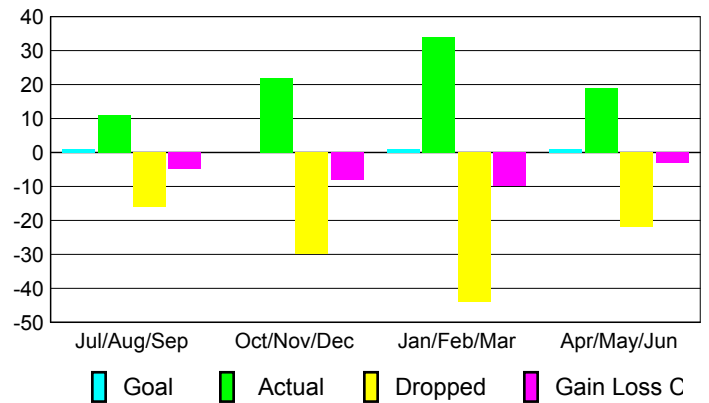

Membership Results 2008-2009

Goal, New, Dropped, Gain/Loss

Comparison of Membership Gain/Loss

Current Year Compared to the Previous Year